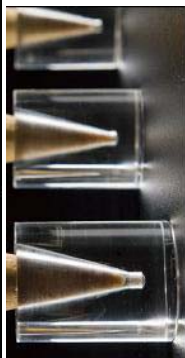

LA ROSE NOIRE®

Premium
Tart Shells

&

Elegant
Cones

Swiss Chalet
FINE FOODS

To Order Please Call: (719) 532-1115
Fax: (719) 532-1116
Or E-Mail: Info@HMF-Inc.com

Swiss Chalet
HARVEST MOUNTAIN FOODS, INC.

Sweet Tart Shells - Hand Made

Savory Tart Shells - Hand Made

Pictures are not actual size, please call customer service for further assistance on actual size of shells.